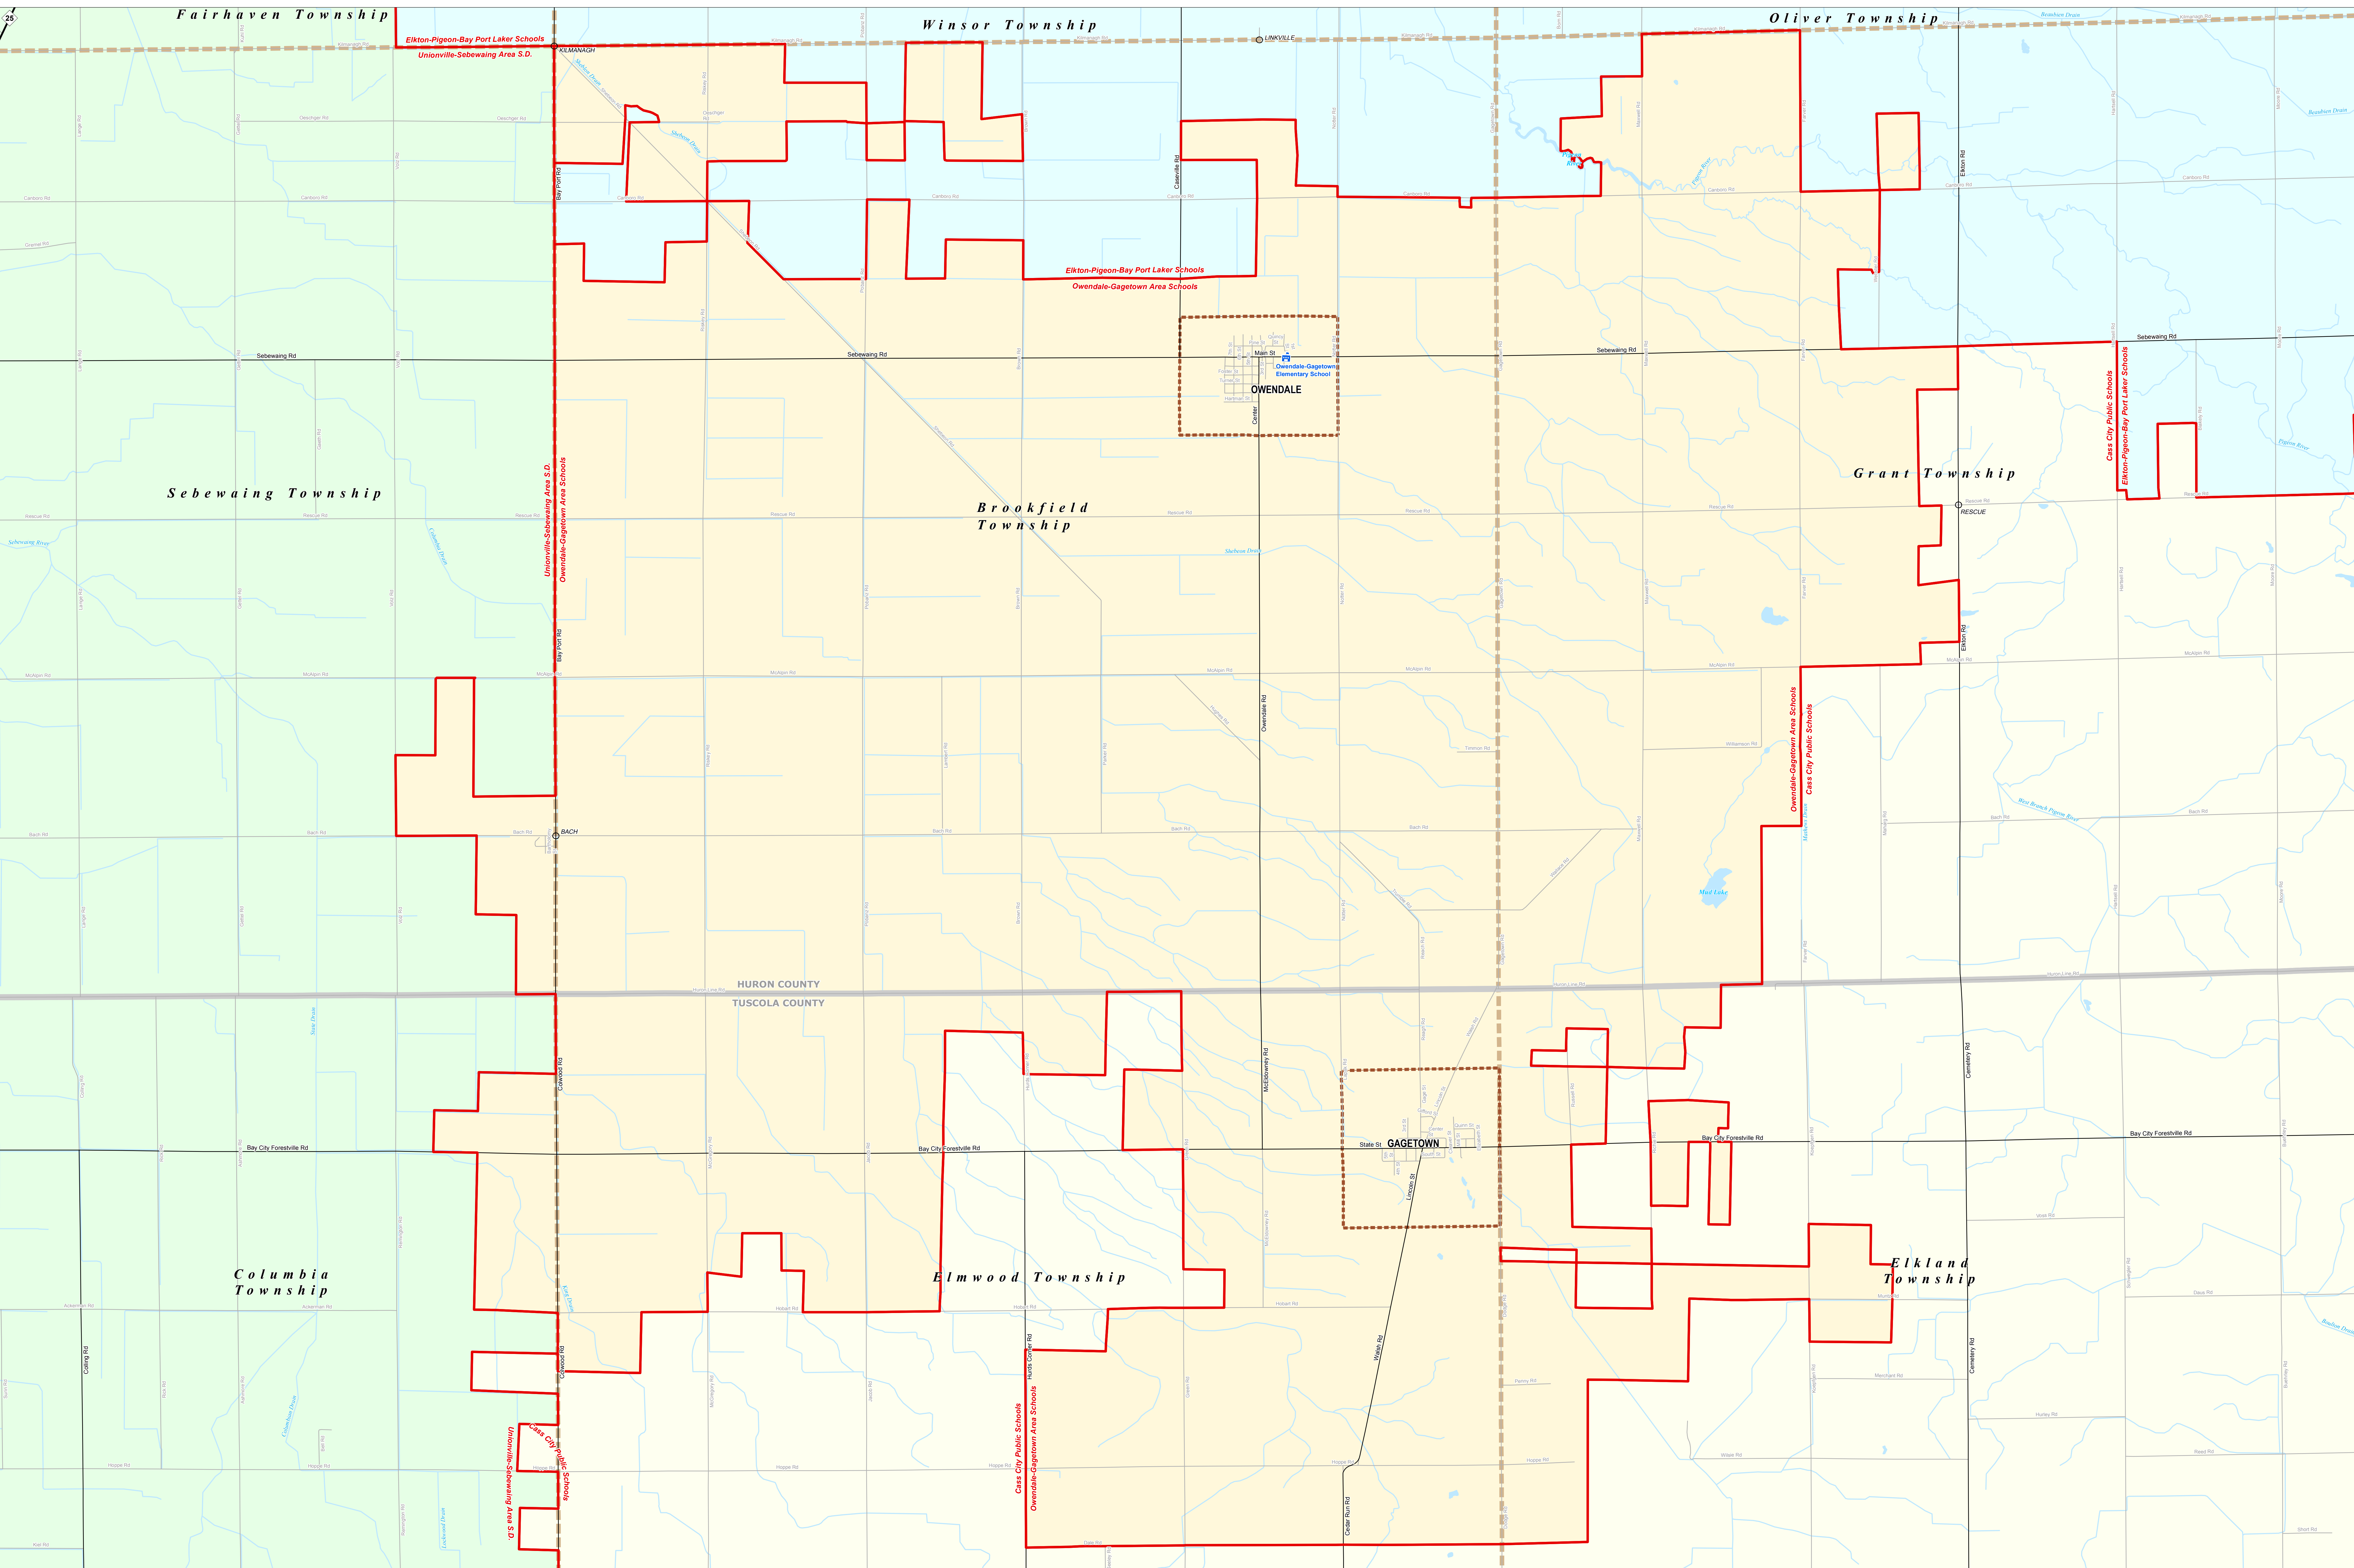

OWENDALE-GAGETOWN AREA SCHOOLS

Huron ISD

Legend	
	School District
	County
	City
	Township
	Village
	Census Designated Place
	Unincorporated Place
	School
	Water Feature
	River, Stream, or Drain
	Railroad
	Freeway
	Highway
	Primary Road
	Local Road

Source: Michigan Geographic Framework, v13a